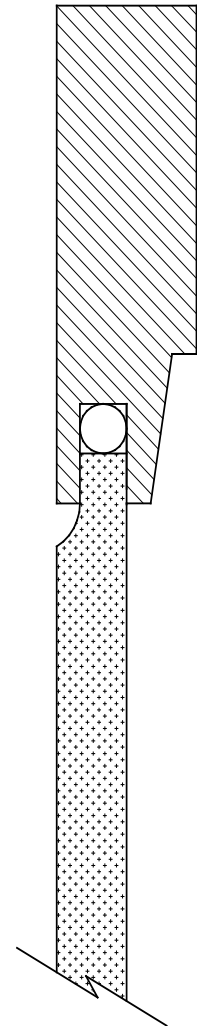

THE MESSINA DOOR

Cross-Section Profile

- Top and bottom rails are 2 1/2" wide
- Side rails are 2 1/2" wide
- Panel is 3/8" thick
- Minimum width is 6 5/16"
- Maximum width is 52"
- Minimum height is 6 7/8"
- Maximum height is 120"