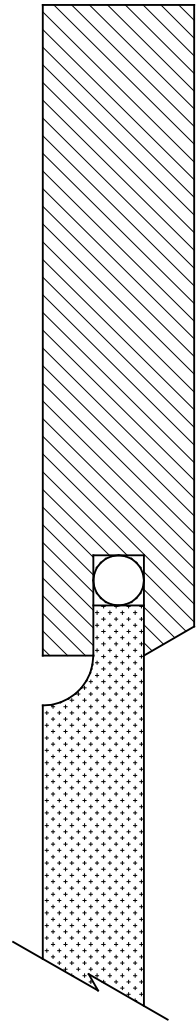

intenzi |

THE PATRAS DOOR

Cross-Section Profile

- Top and bottom rails are 3 1/4" wide
- Side rails are 3 1/4" wide
- Panel is 1/2" thick
- Minimum width is 7 13/16"
- Maximum width is 52"
- Minimum height is 8 3/8"
- Maximum height is 120"