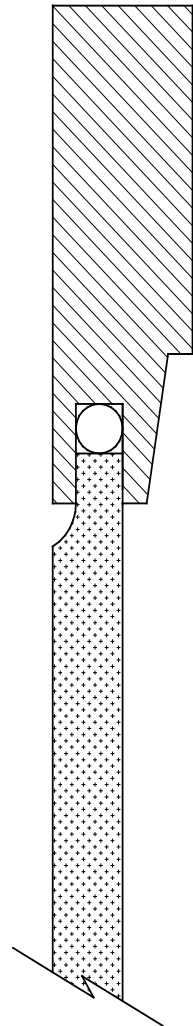

# THE SAVOY DOOR

Cross-Section Profile

- Top and bottom rails are 2 1/2" wide
- Side rails are 2 1/2" wide
- Panel is 3/8" thick
- Minimum width is 6 5/16"
- Maximum width is 52"
- Minimum height is 6 7/8"
- Maximum height is 120"