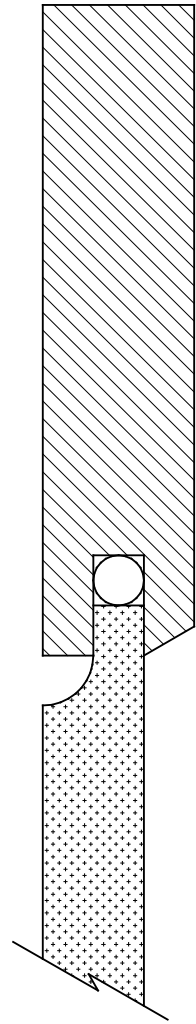

THE SCARBOROUGH DOOR

Cross-Section Profile

- Top and bottom rails are 3 1/4" wide
- Side rails are 3 1/4" wide
- Panel is 1/2" thick
- Minimum width is 7 13/16"
- Maximum width is 52"
- Minimum height is 8 3/8"
- Maximum height is 120"