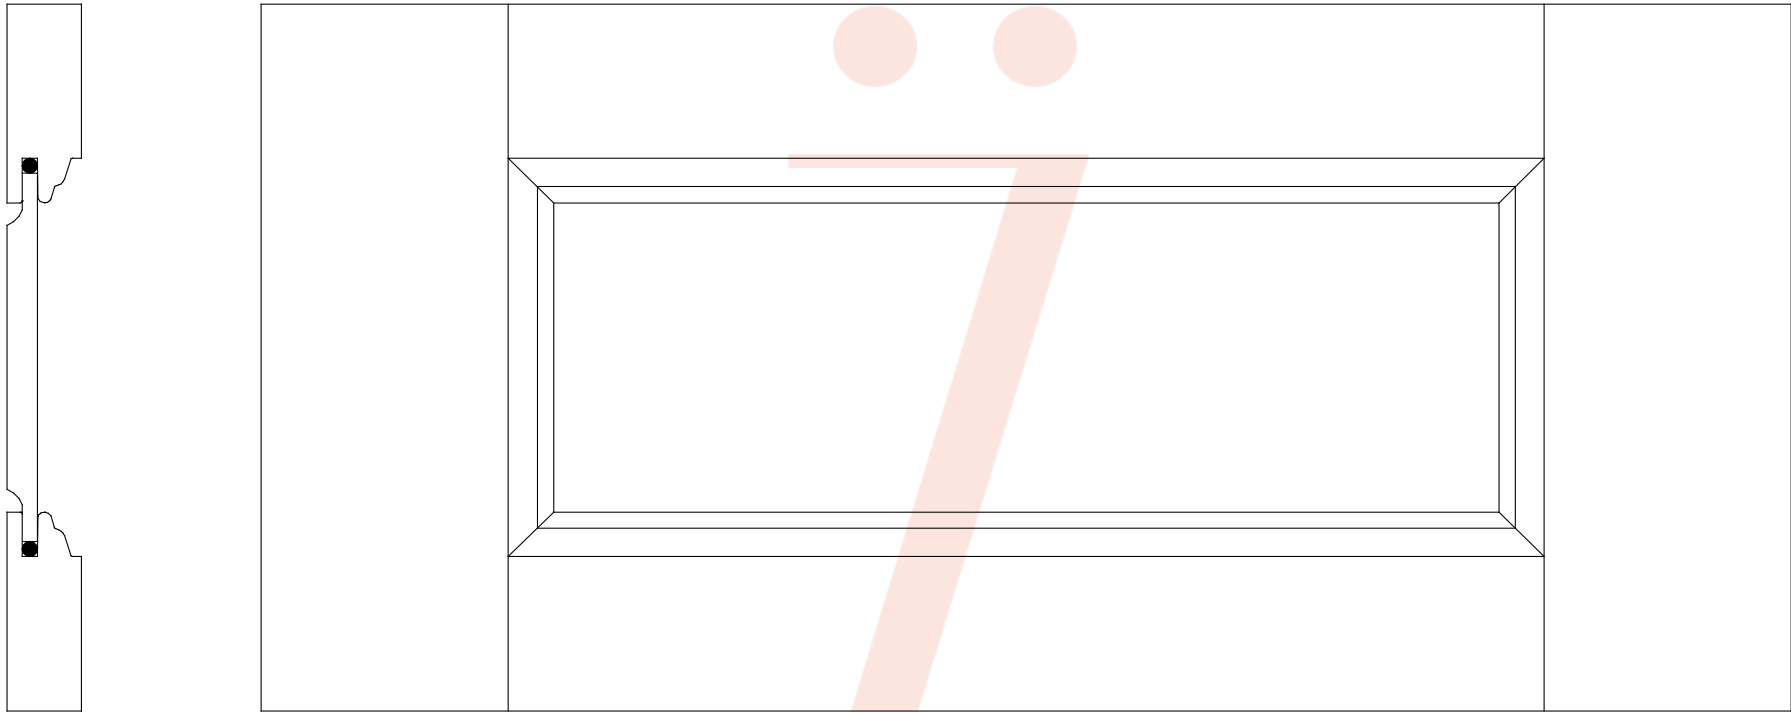

THE GHENT DRAWER FRONT

- Top and bottom rails are 2 1/4" wide
- Side rails are 3 1/4" wide
- Panel is 3/8" thick
- Minimum width is 8 5/16"
- Maximum width is 120"
- Minimum height is 5 5/16"
- Maximum height is 38 5/8"