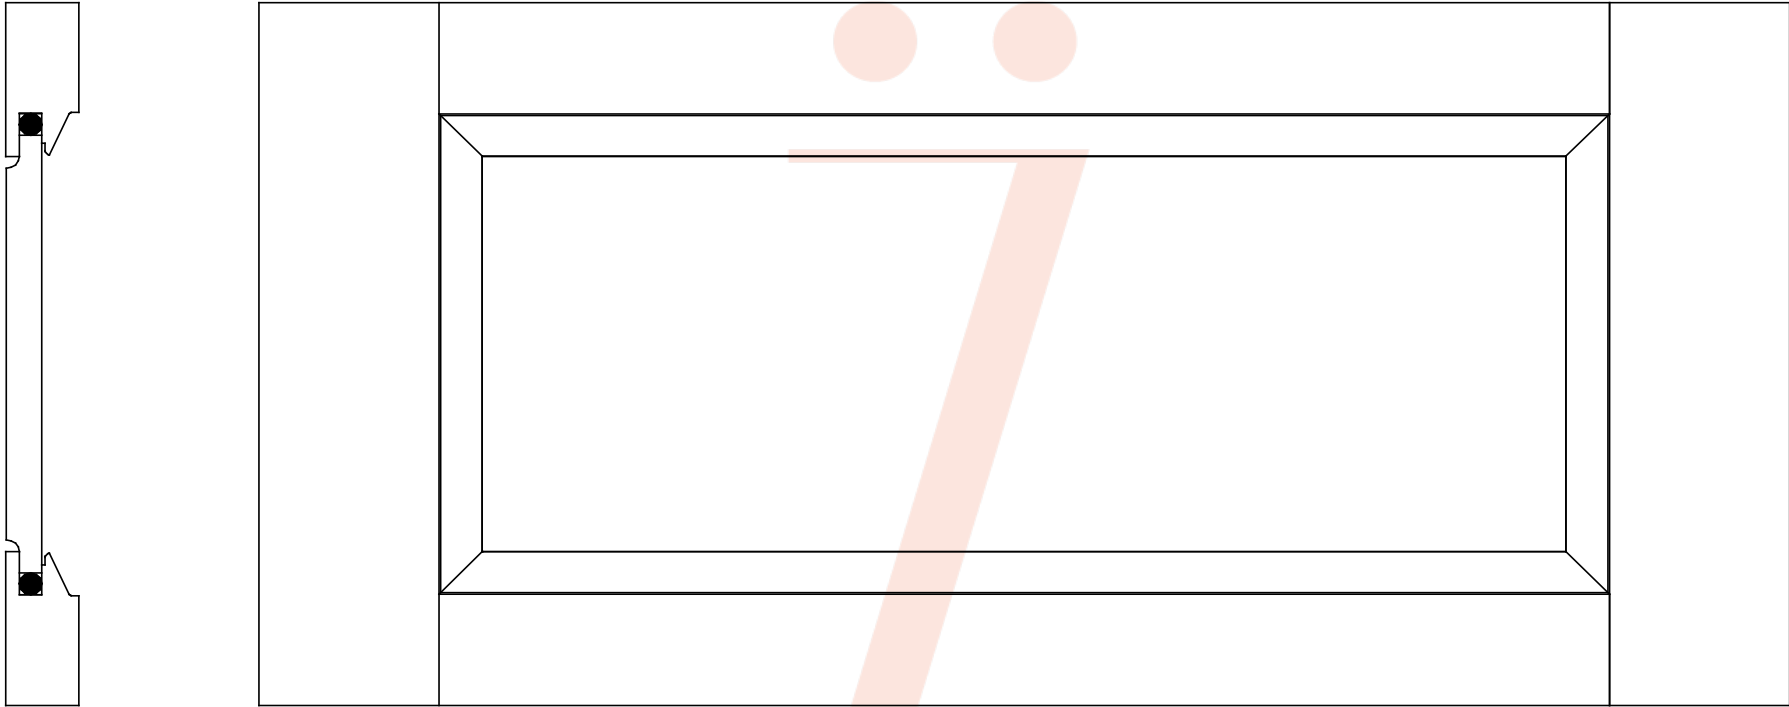

THE LAUSANNE DRAWER FRONT

- Top and bottom rails are 1 3/4" wide
- Side rails are 2 1/2" wide
- Panel is 3/8" thick
- Minimum width is 6 13/16"
- Maximum width is 120"
- Minimum height is 4 5/16"
- Maximum height is 37 5/8"