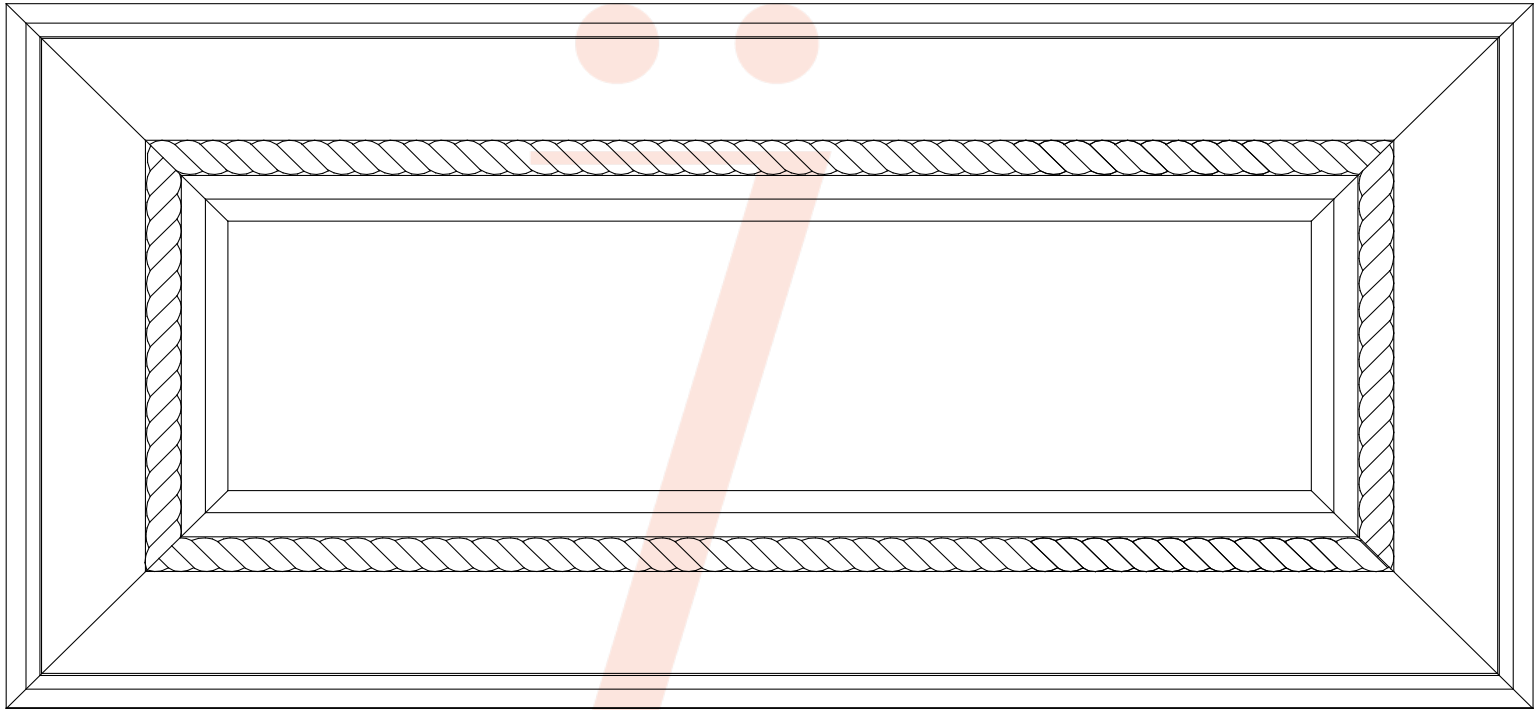

THE VALENCE DRAWER FRONT

- Top and bottom rails are 2 1/2" wide
- Side rails are 2 1/2" wide
- Panel is 3/8" thick
- Minimum width is 6 7/8"
- Maximum width is 120"
- Minimum height is 5 7/8"
- Maximum height is 39 3/16"